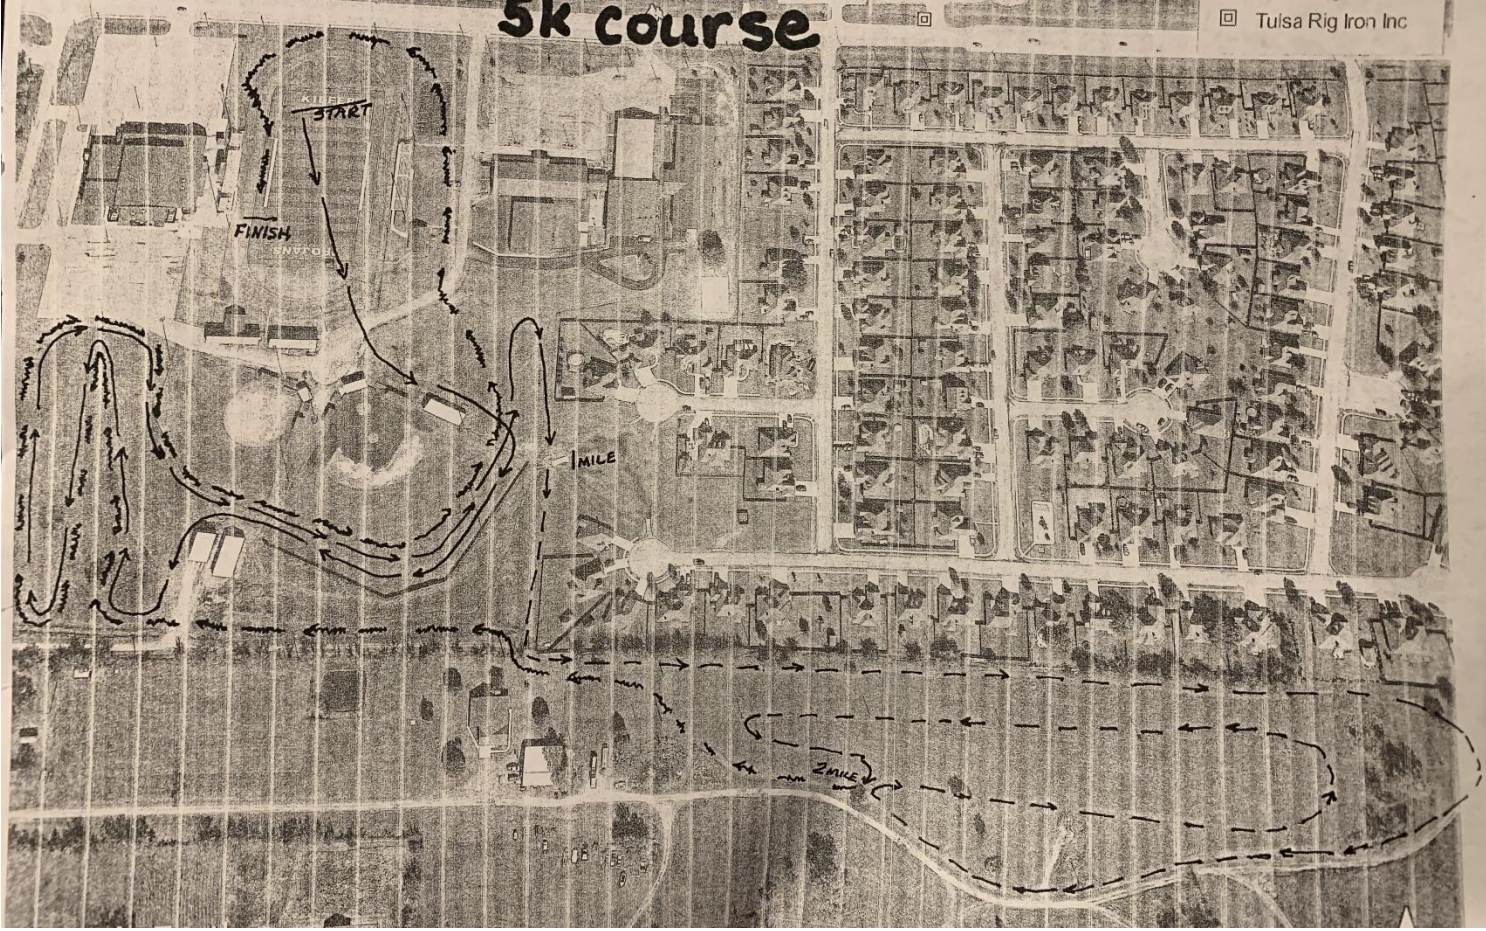

Untitled Map

Write a description for your map.

KIEFER 5k course

Legend

- 1st MILE ———→
- 2nd MILE - - - - -→
- 3rd MILE ~ ~ ~ ~ ~→
- Kiefer High School
- Tulsa Rig Iron Inc