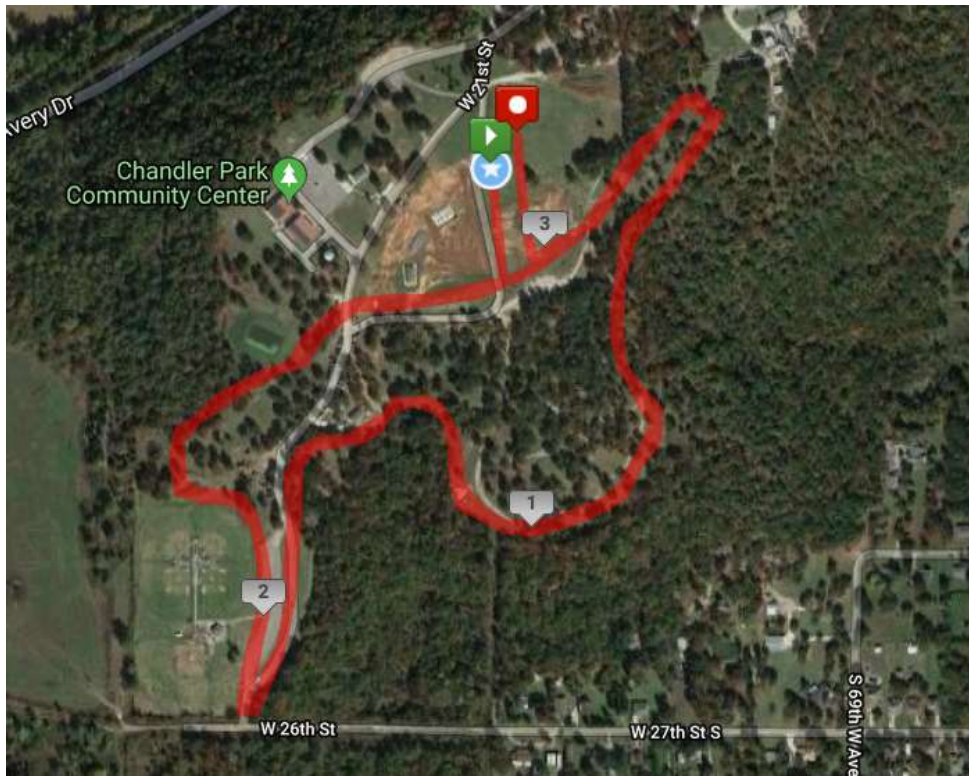

Approximate Course for 5000m – 2 loop course for 5000m

MS Race will be 1 loop