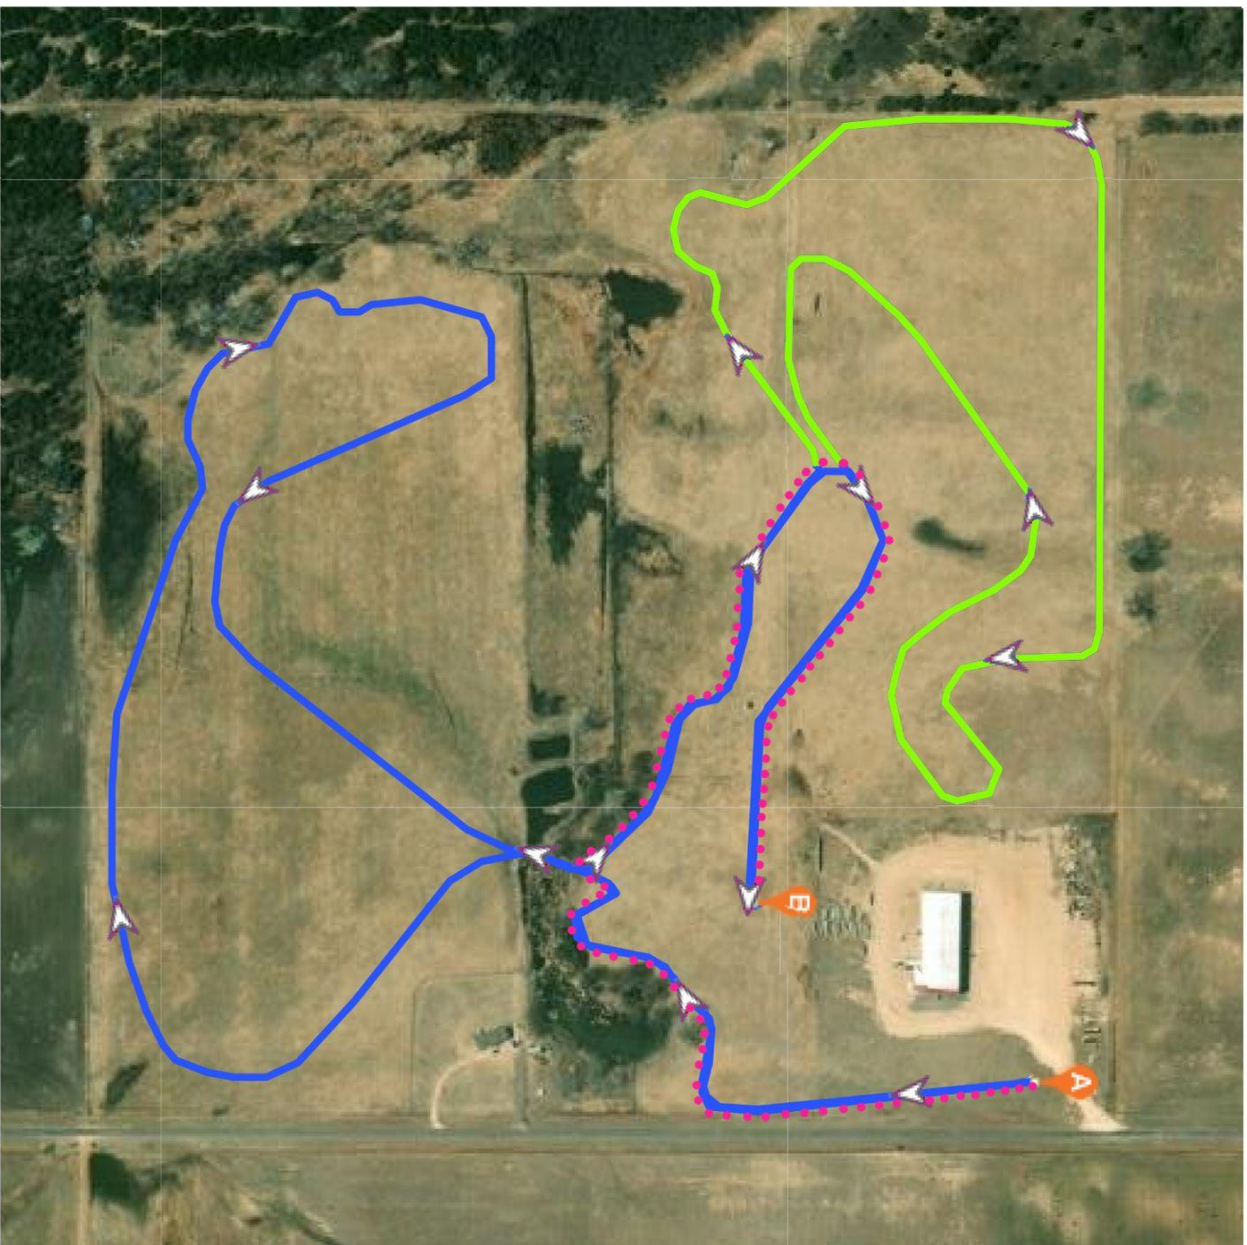

COURSE LEGEND

HS BOYS 5000M BLUE & NEON

HS GIRLS 3200M BLUE

JH BOYS 3200M BLUE

JH GIRLS 3200M BLUE

ELEMENTARY 1300M PINK DOTS