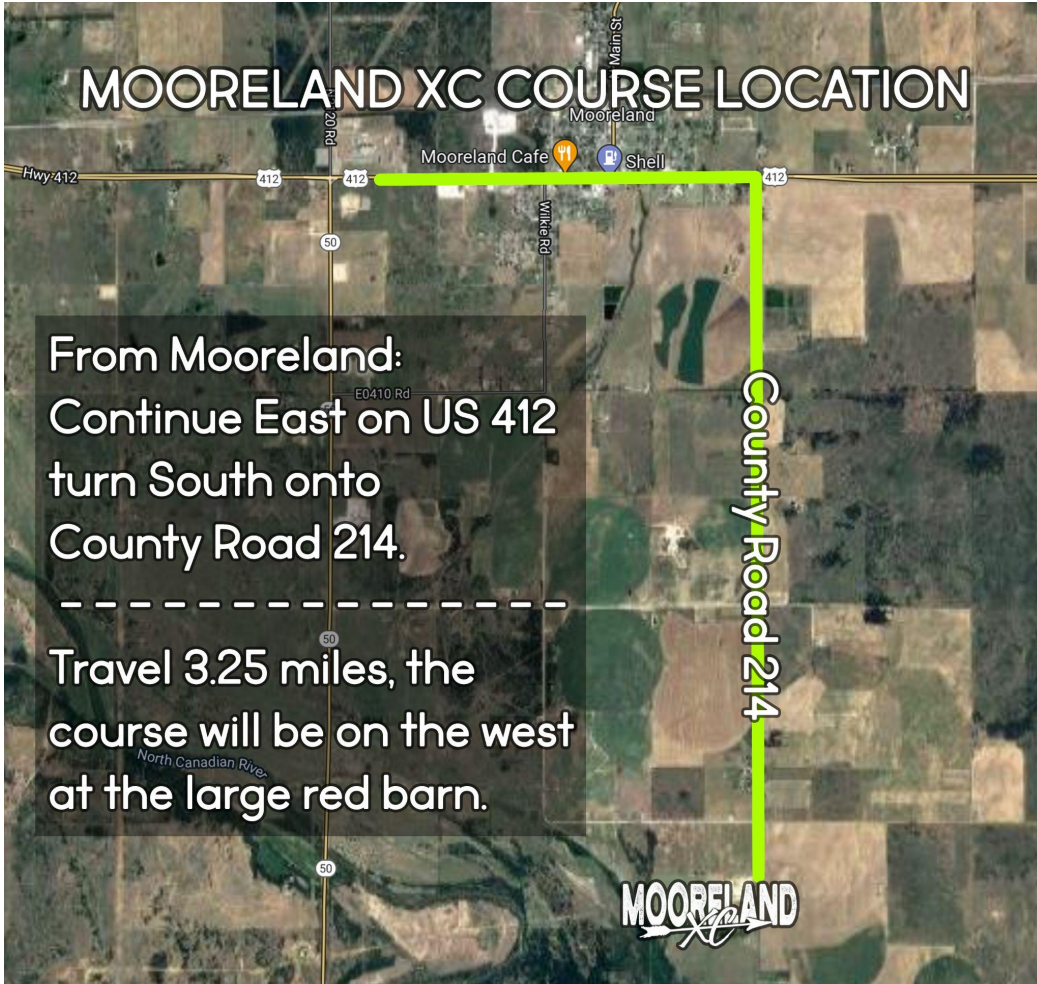

MOORELAND XC COURSE LOCATION