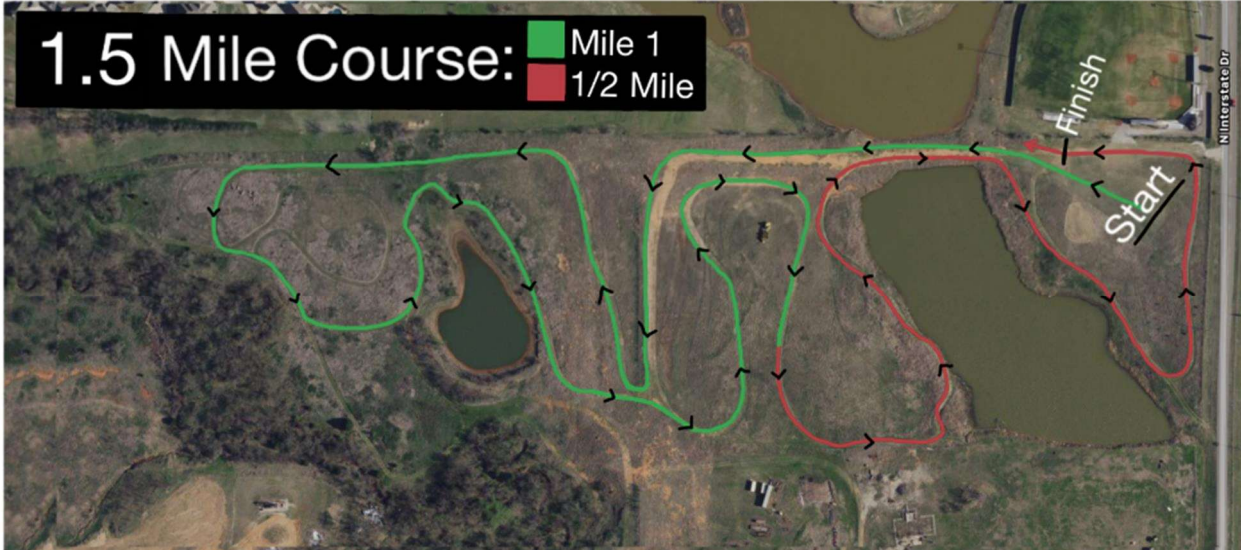

1.5 Mile Course:

- Mile 1
- 1/2 Mile