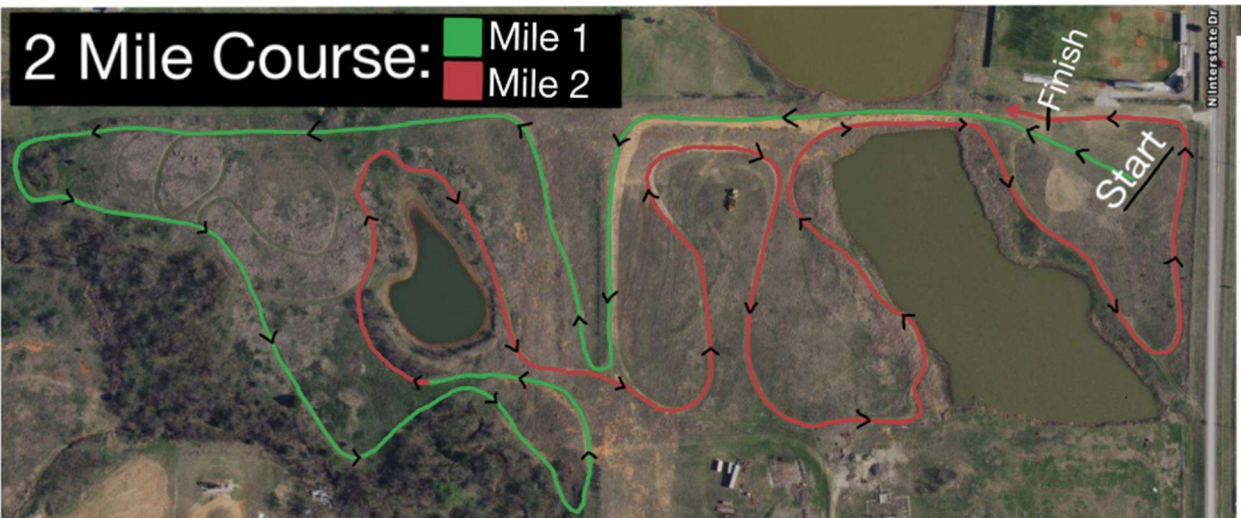

9:15 JV/VARSITY BOYS 3 MILES

*If entries exceed course capacity, races will be divided into Small Schools and Large Schools.

5K Course:

- Mile 1
- Mile 2
- Mile 3

2 Mile Course:

- Mile 1
- Mile 2

1.5 Mile Course: