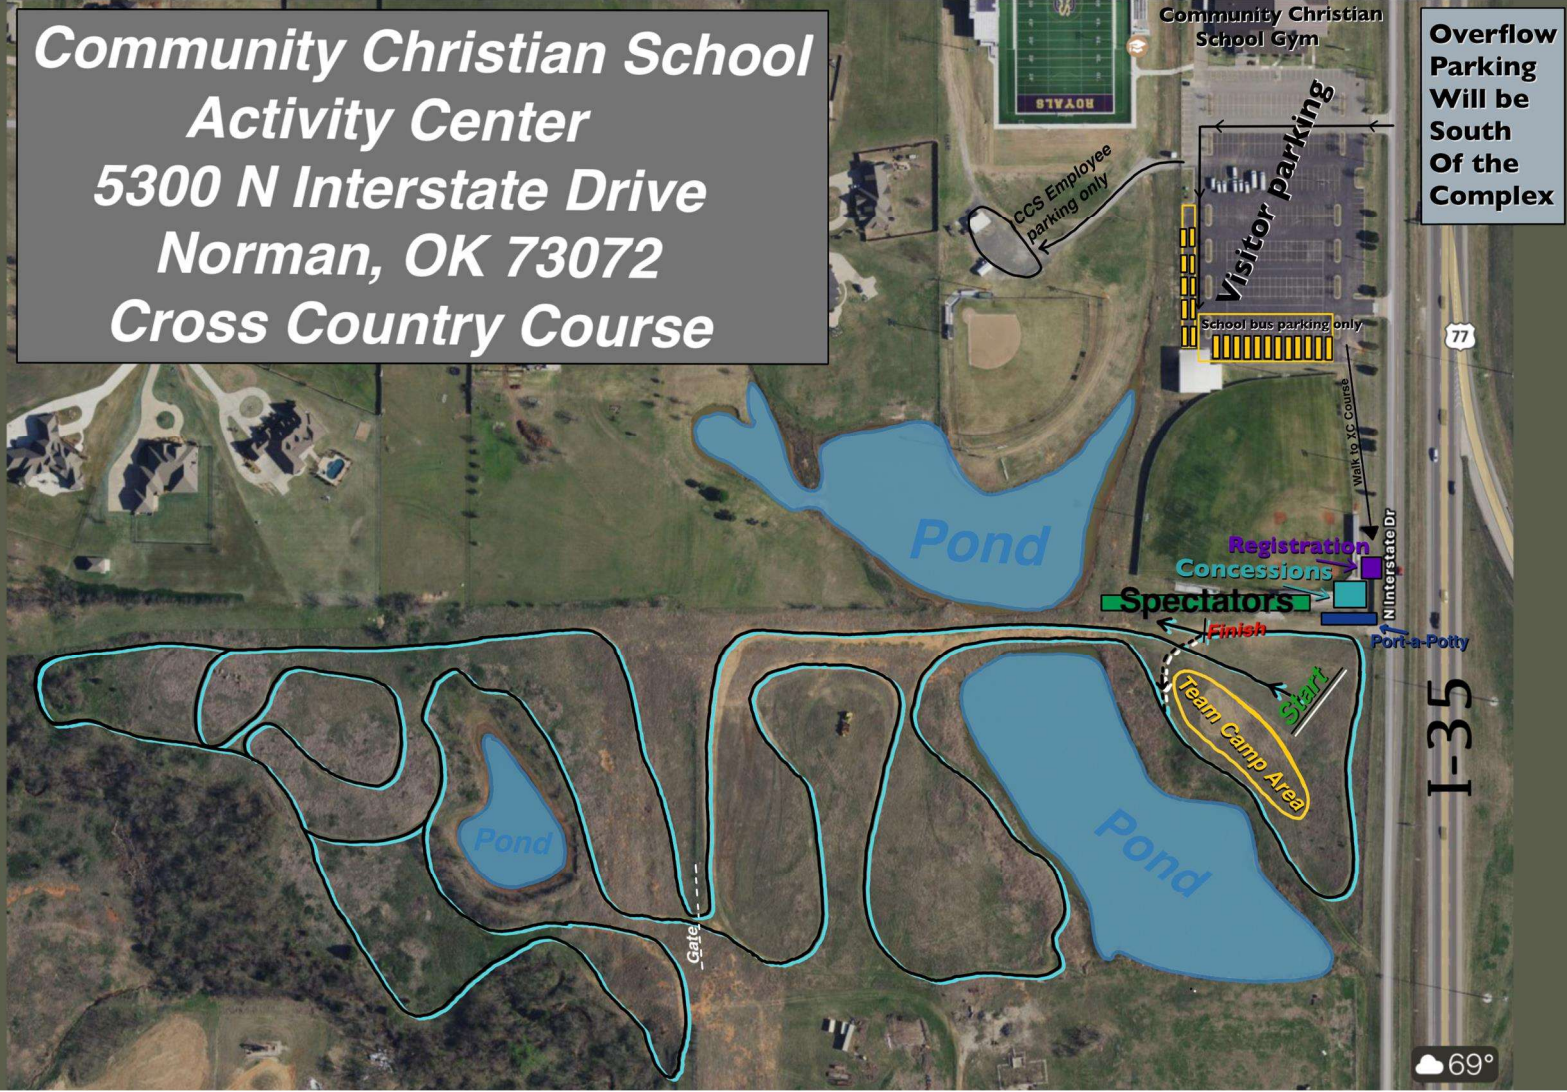

CCS Cross Country Invitational

Saturday, September 16th, 2023

Location: Community Christian School Activity Center

5300 Interstate Dr, Norman OK 73072

Cross Country Course is south of the CCS Baseball Field (see map below)

9:15 JV/VARSITY BOYS 3 MILES

*If entries exceed course capacity, races will be divided into Small Schools and Large Schools.

5K Course:

- Mile 1
- Mile 2
- Mile 3

2 Mile Course:

- Mile 1
- Mile 2

1.5 Mile Course:

- Mile 1
- 1/2 Mile

**Community Christian School
Activity Center
5300 N Interstate Drive
Norman, OK 73072
Cross Country Course**

**Overflow
Parking
Will be
South
Of the
Complex**

77

I-35

69°