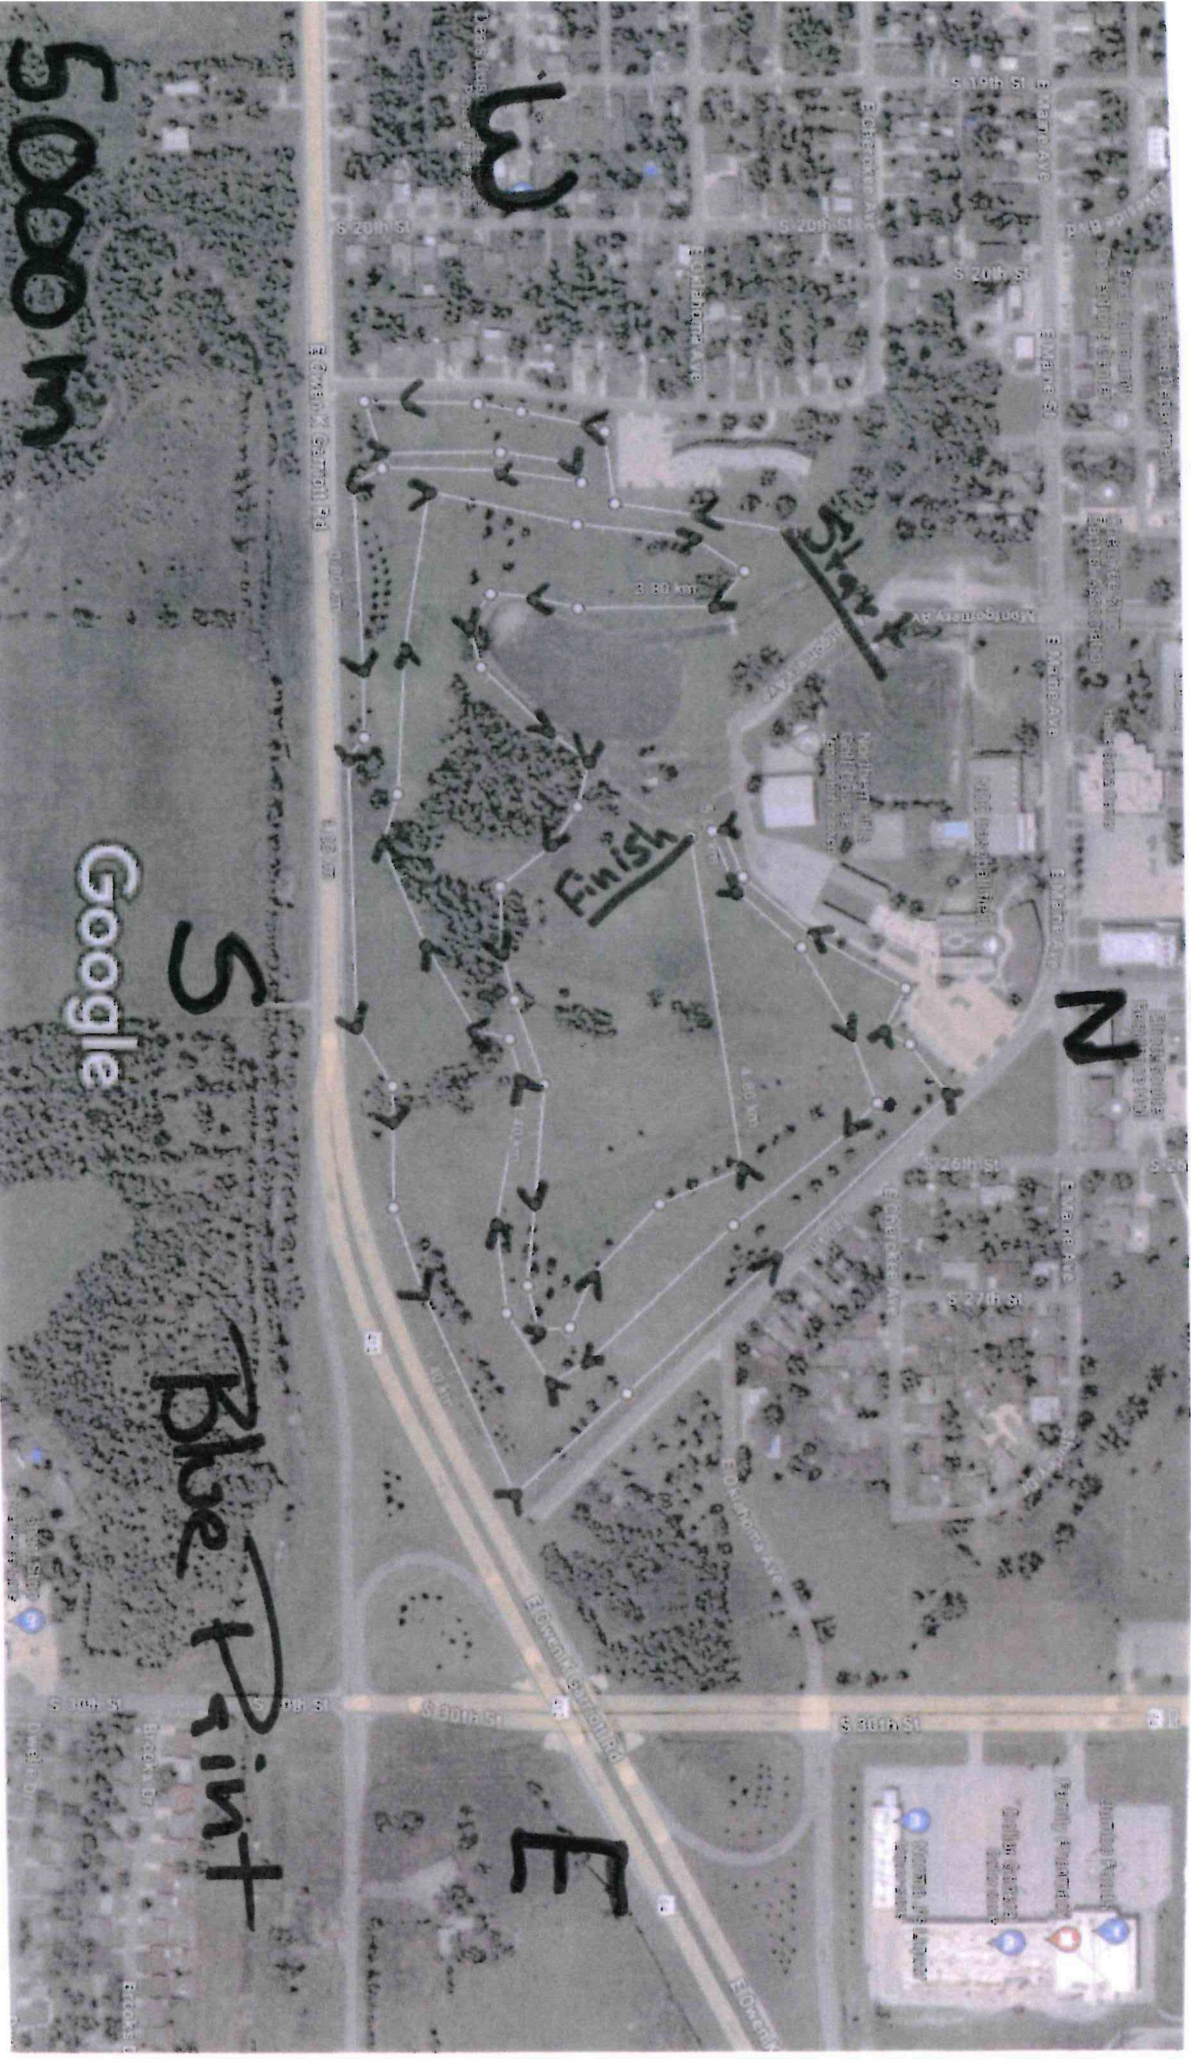

5000 m

B

N

E

Finish

Start

Google

S

Blue Print